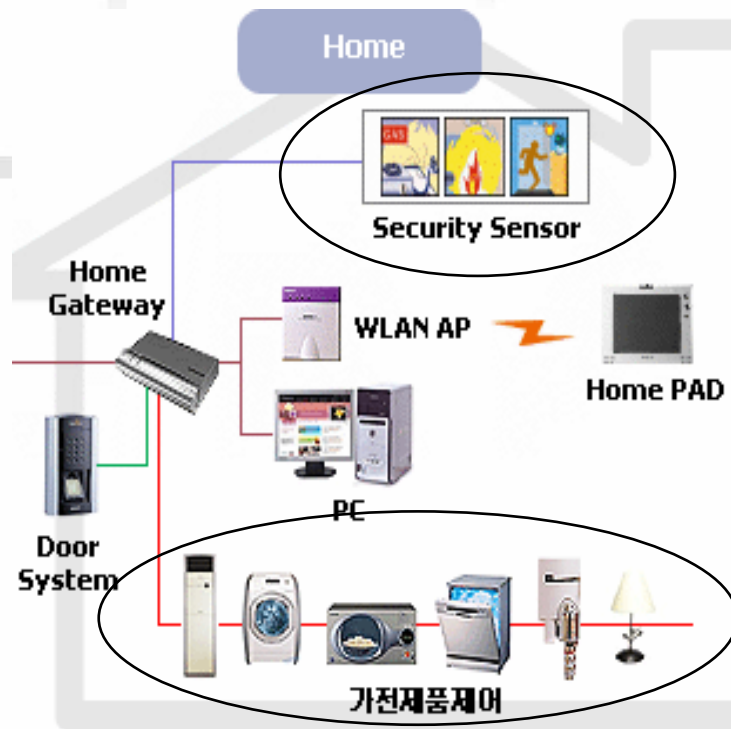

- LONWORKS® is now accepted as an open standard
 - ANSI/CEA 709.1/2, EN14908
- Echelon actively participates in CEN, CEA, ISO
 - Committees/members reveal new opportunities
- Active re-engagement with UPnP
 - Technical and steering committee
- Cost-effective power line solution
 - Power Line Smart Transceivers, switched-leg circuit
- Active involvement with CECED (European appliance manufacturers association)
 - Development of a powerful self-installation methodology
- Adoption by Samsung and Simon has garnered a lot of interest
 - Legitimized LONWORKS technology for use in home automation
- Emergence of market movers in international markets
 - Samsung
 - KyungDong
 - DongMoon

Market Entry Points

Consumer Reasons

- *Useful* system applications
 - Safety
 - Security
 - Energy savings
 - Comfort
 - Entertainment
- *"Show off"* factor

Consumer Expectations

- *Easy configuration* and *installation*
- *Intuitive* controls
- Seamless *interoperation*
- *Security* and *reliability*
- *Integration* into data network

Consumer Expectations

- *Easy configuration and installation*

Interoperable Self-Installation (ISI)

Consumer Expectations

- ✓ *Easy configuration and installation*
- *Intuitive controls*

4HomeMedia UI / Software Architecture