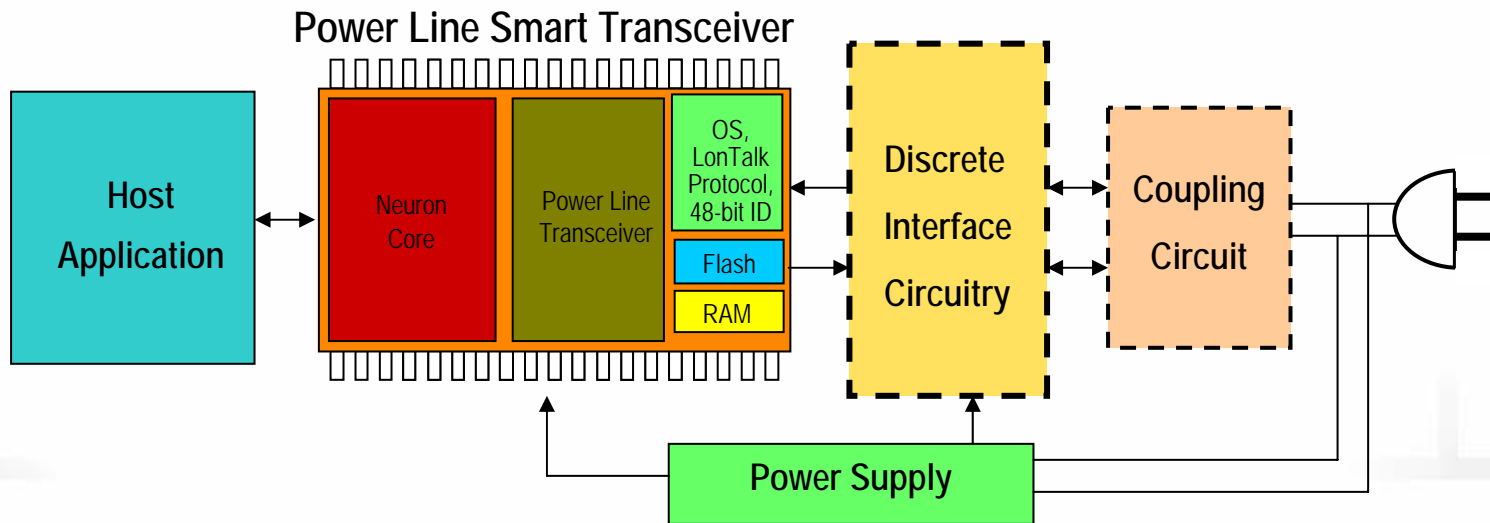

- LONWORKS® is now accepted as an open standard
 - ANSI/CEA 709.1/2, EN14908
- Echelon actively participates in CEN, CEA, ISO
 - Committees/members reveal new opportunities
- Active re-engagement with UPnP
 - Technical and steering committee
- Cost-effective power line solution
 - Power Line Smart Transceivers, switched-leg circuit
- Active involvement with CECED (European appliance manufacturers association)
 - Development of a powerful self-installation methodology
- Adoption by Samsung and Simon has garnered a lot of interest
 - Legitimized LONWORKS technology for use in home automation
- Emergence of market movers in international markets
 - Samsung
 - KyungDong
 - DongMoon

- Intuitive, context-based user-experience for LONWORKS - based consumer devices
- Cross-platform user-interface (Media Center, mobiles, PDA) with real-time, two-way status
- Client-server and network-based architecture
- Extensible, XML-based platform
- Supports most computer OSs and MIPS Linux embedded devices
- OEM/ODM implementation-friendly software

Consumer Expectations

- ✓ *Easy configuration and installation*
- ✓ *Intuitive controls*
- *Security and reliability*

Powerline Technology

System on Chip for Typical Device

Switched-Leg Operation

- Support for switched-leg circuits is essential for any type of home control application
 - 50% of all homes
- Echelon's power line technology can operate on a switched-leg lighting circuit
 - Low-current node operation, high immunity to noise, amplifier for wide impedance variations
 - Fluorescent and incandescent bulbs