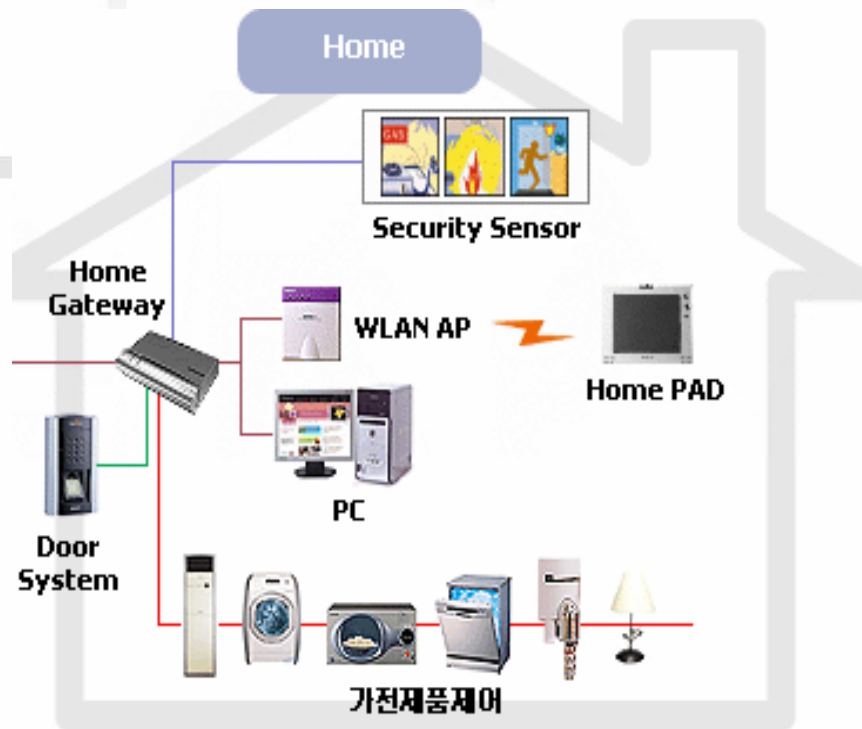

Consumer Reasons

- *Useful* system applications
  - Safety
  - Security
  - Energy savings
  - Comfort
  - Entertainment
- *"Show off"* factor