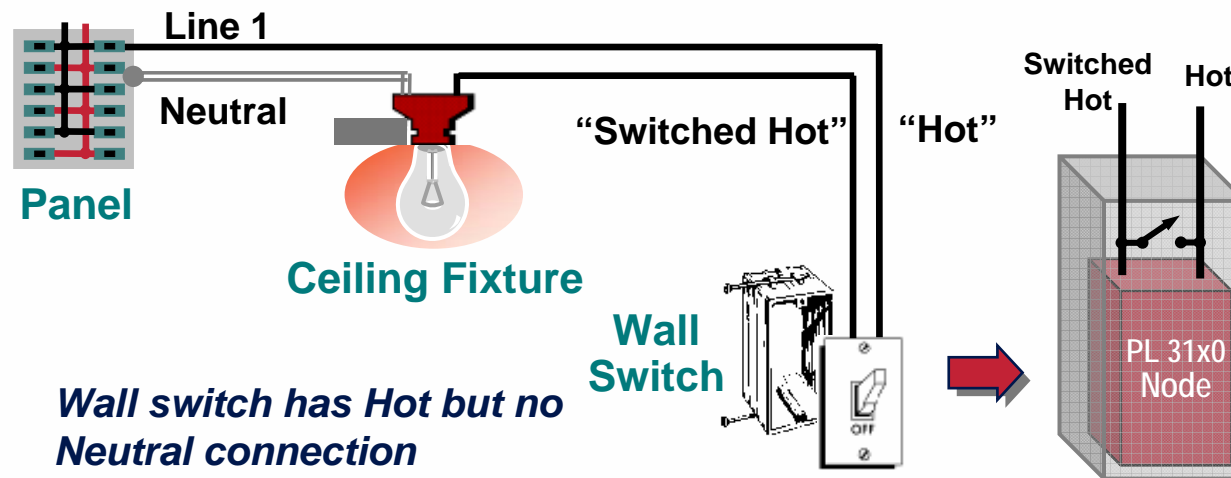

Consumer Expectations

- ✓ *Easy configuration and installation*
- ✓ *Intuitive controls*
- *Security and reliability*

Powerline Technology

System on Chip for Typical Device

Switched-Leg Operation

- Support for switched-leg circuits is essential for any type of home control application
 - 50% of all homes
- Echelon's power line technology can operate on a switched-leg lighting circuit
 - Low-current node operation, high immunity to noise, amplifier for wide impedance variations
 - Fluorescent and incandescent bulbs