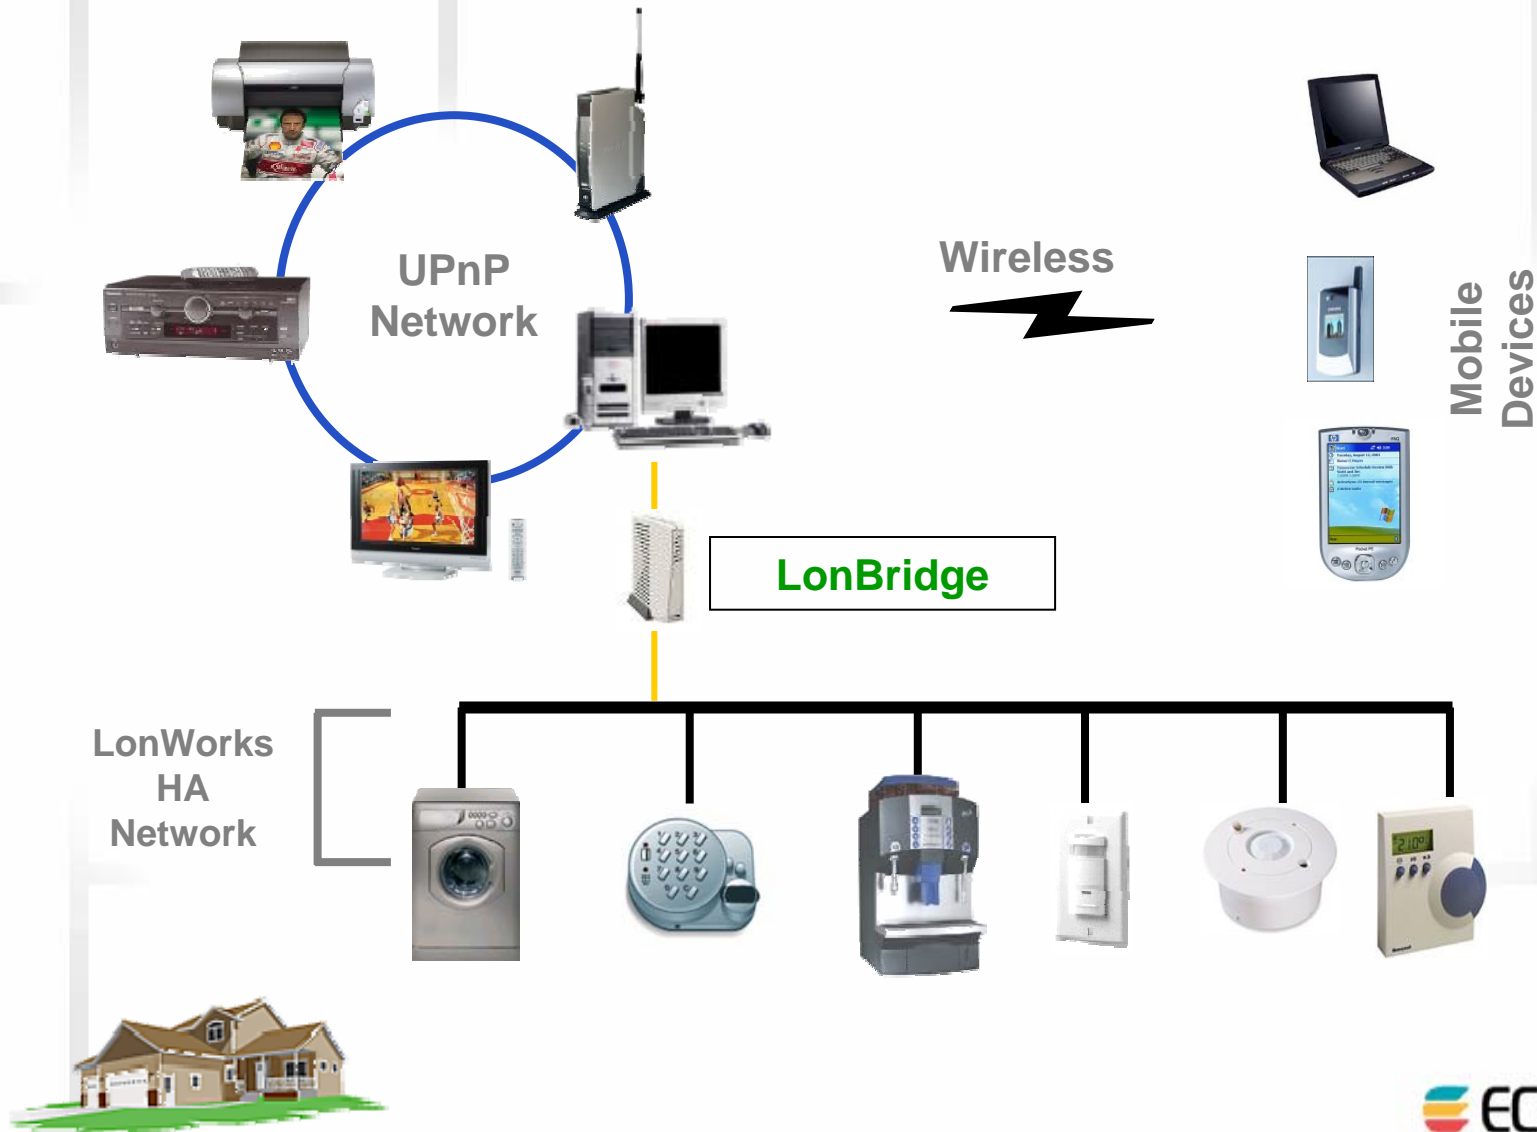

- Intuitive, context-based user-experience for LONWORKS - based consumer devices
- Cross-platform user-interface (Media Center, mobiles, PDA) with real-time, two-way status
- Client-server and network-based architecture
- Extensible, XML-based platform
- Supports most computer OSs and MIPS Linux embedded devices
- OEM/ODM implementation-friendly software

Consumer Expectations

- ✓ *Easy configuration and installation*
- ✓ *Intuitive controls*
- *Security and reliability*

Powerline Technology

System on Chip for Typical Device

Switched-Leg Operation

- Support for switched-leg circuits is essential for any type of home control application
 - 50% of all homes
- Echelon's power line technology can operate on a switched-leg lighting circuit
 - Low-current node operation, high immunity to noise, amplifier for wide impedance variations
 - Fluorescent and incandescent bulbs

Consumer Expectations

- ✓ *Easy configuration* and *installation*
- ✓ *Intuitive* controls
- ✓ *Security* and *reliability*
- Seamless *interoperation* and *integration* into data network

Convergence of Control & A/V

LonBridge for OSGi / UPnP Gateway

Consumer Expectations

- ✓ *Easy configuration* and *installation*
- ✓ *Intuitive* controls
- ✓ *Security* and *reliability*
- ✓ Seamless *interoperation* and *integration* into data network