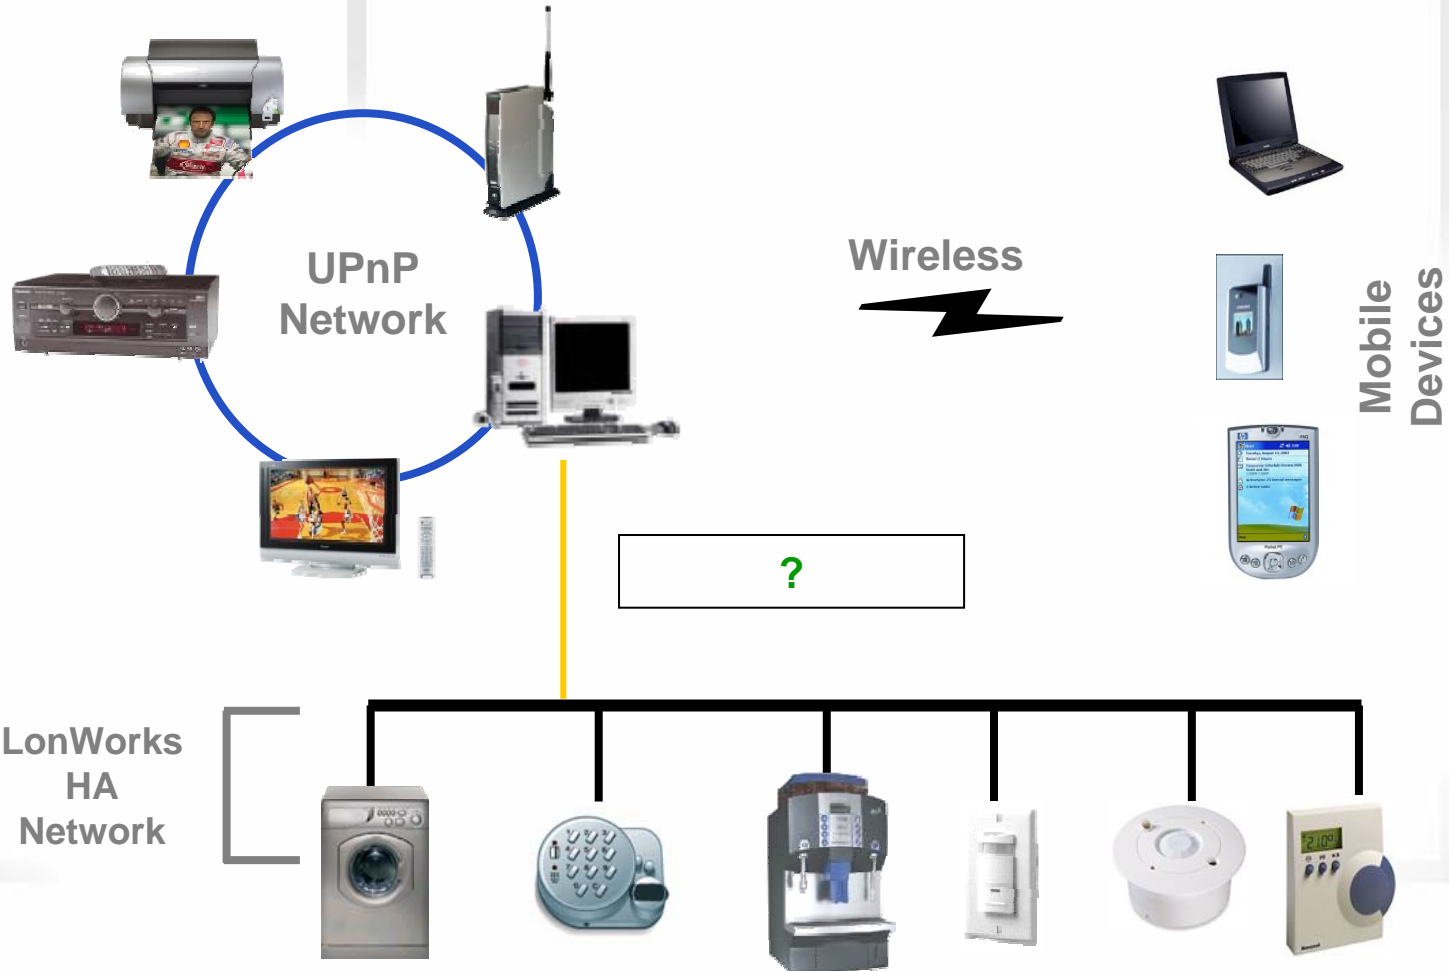

Convergence of Control & A/V