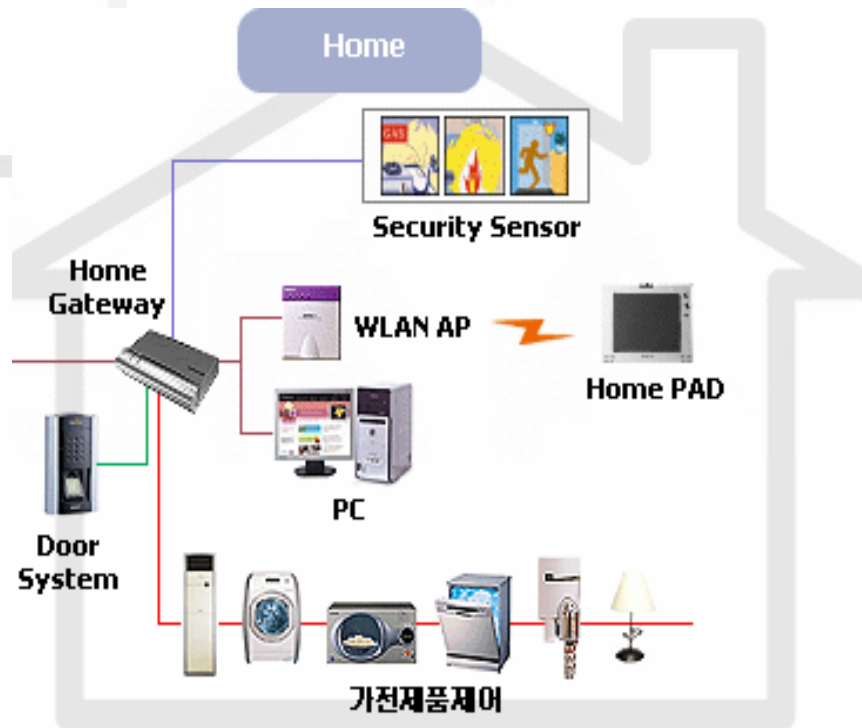

Consumer Expectations

- ✓ *Easy configuration* and *installation*
- ✓ *Intuitive* controls
- ✓ *Security* and *reliability*
- ✓ Seamless *interoperation* and *integration* into data network