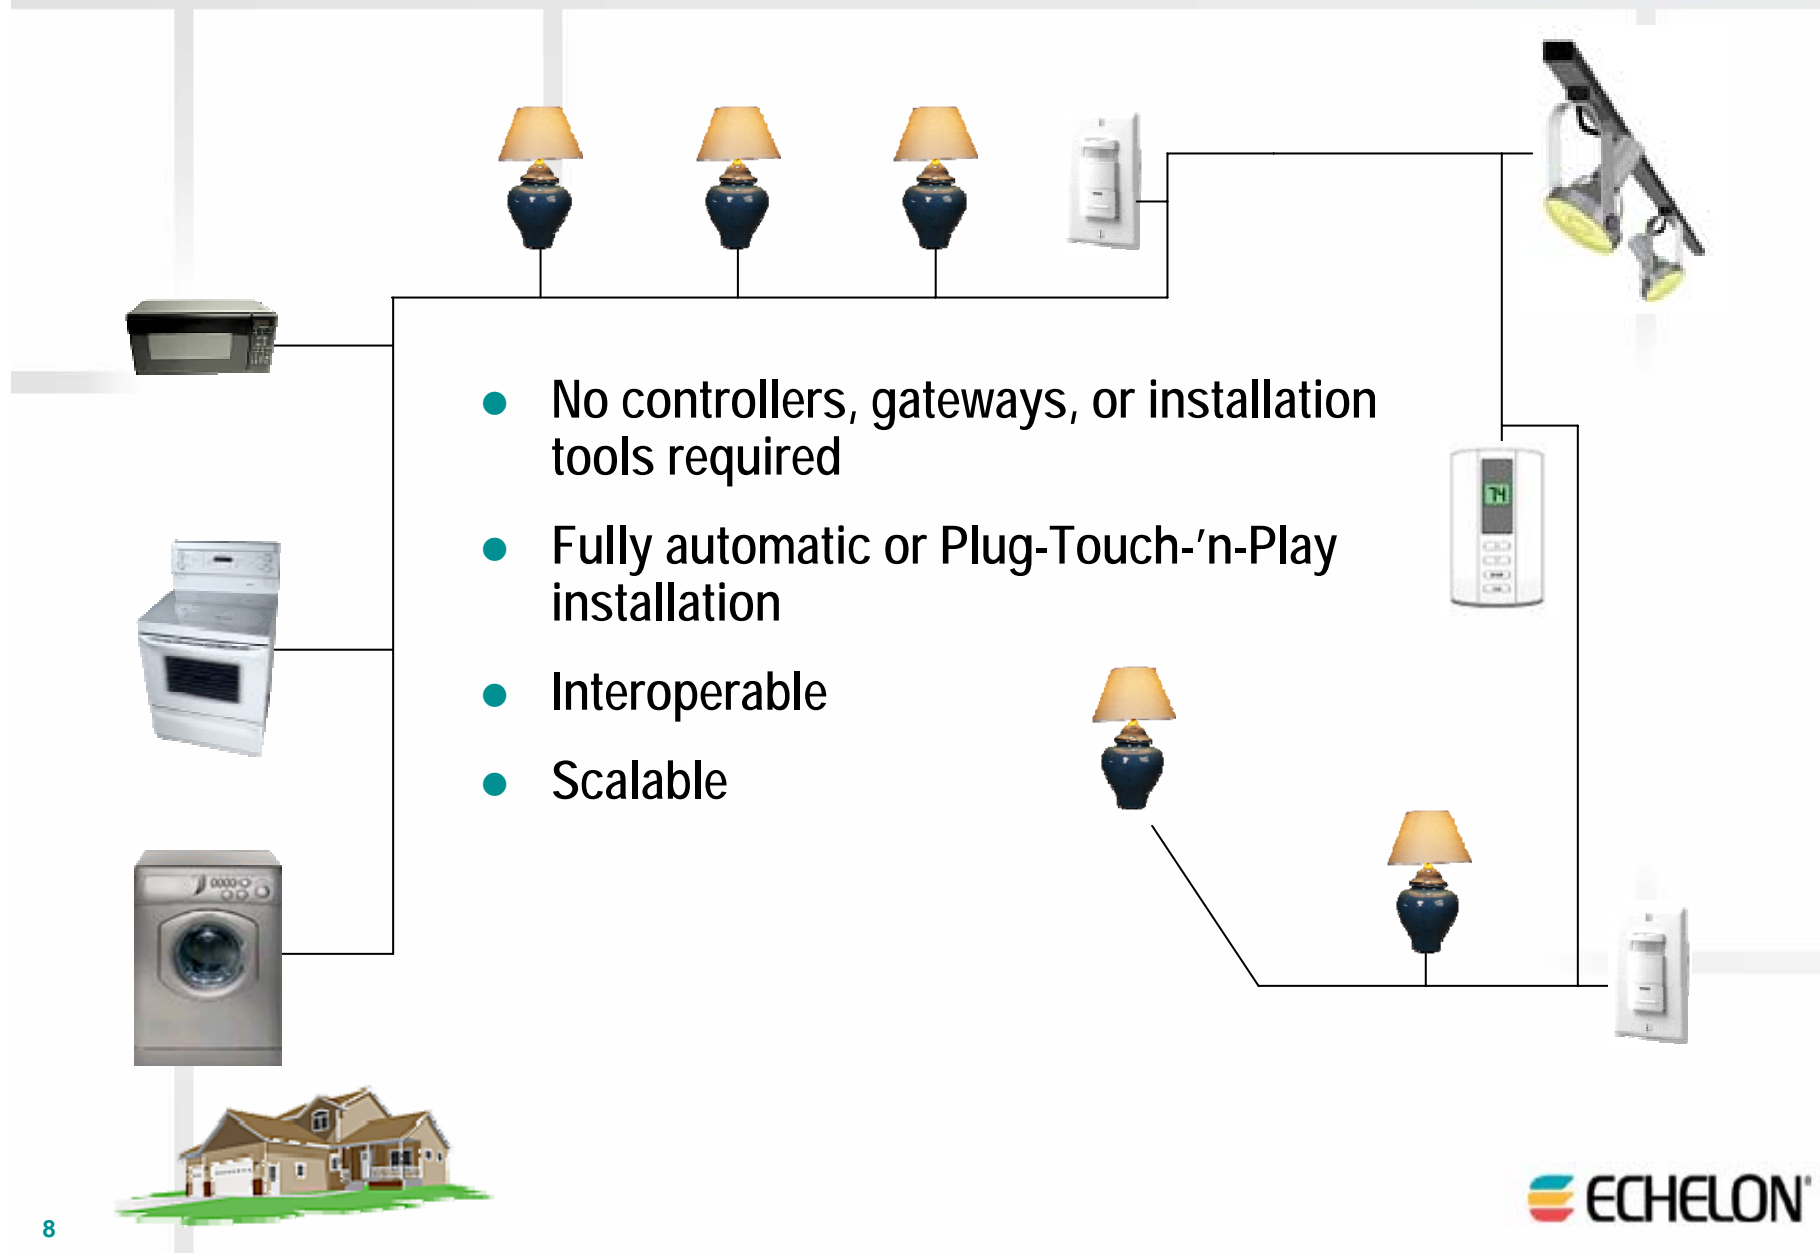

- LONWORKS® is now accepted as an open standard
 - ANSI/CEA 709.1/2, EN14908
- Echelon actively participates in CEN, CEA, ISO
 - Committees/members reveal new opportunities
- Active re-engagement with UPnP
 - Technical and steering committee
- Cost-effective power line solution
 - Power Line Smart Transceivers, switched-leg circuit
- Active involvement with CECED (European appliance manufacturers association)
 - Development of a powerful self-installation methodology
- Adoption by Samsung and Simon has garnered a lot of interest
 - Legitimized LONWORKS technology for use in home automation
- Emergence of market movers in international markets
 - Samsung
 - KyungDong
 - DongMoon

Market Entry Points

Consumer Reasons

- *Useful* system applications
 - Safety
 - Security
 - Energy savings
 - Comfort
 - Entertainment
- *"Show off"* factor

Consumer Expectations

- *Easy configuration* and *installation*
- *Intuitive* controls
- Seamless *interoperation*
- *Security* and *reliability*
- *Integration* into data network

Consumer Expectations

- *Easy configuration and installation*

Interoperable Self-Installation (ISI)

Consumer Expectations

- ✓ *Easy configuration and installation*
- *Intuitive controls*

4HomeMedia UI / Software Architecture

Consumer Expectations

- ✓ *Easy configuration and installation*
- ✓ *Intuitive controls*
- *Security and reliability*

Powerline Technology

System on Chip for Typical Device

Switched-Leg Operation

- Support for switched-leg circuits is essential for any type of home control application
 - 50% of all homes
- Echelon's power line technology can operate on a switched-leg lighting circuit
 - Low-current node operation, high immunity to noise, amplifier for wide impedance variations
 - Fluorescent and incandescent bulbs