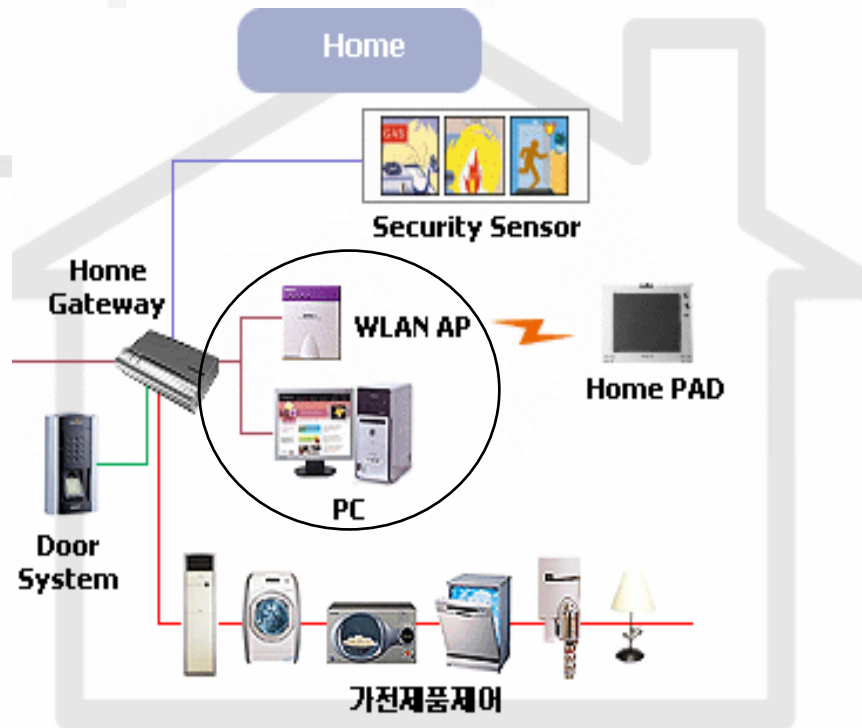

Consumer Expectations

- ✓ *Easy configuration* and *installation*
- ✓ *Intuitive* controls
- ✓ *Security* and *reliability*
- Seamless *interoperation* and *integration* into data network