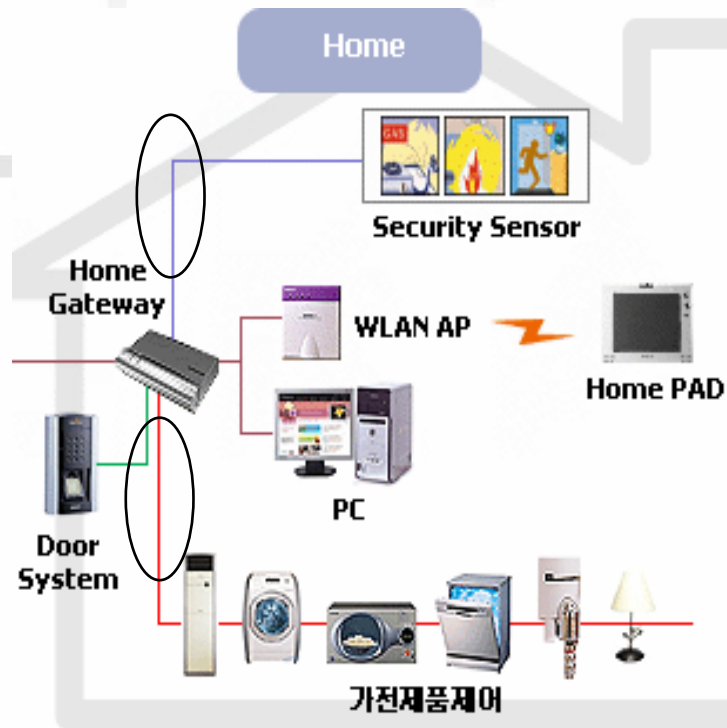

Consumer Expectations

- *Easy configuration and installation*

Interoperable Self-Installation (ISI)

Consumer Expectations

- ✓ *Easy configuration and installation*
- *Intuitive controls*

4HomeMedia UI / Software Architecture

- Intuitive, context-based user-experience for LONWORKS - based consumer devices
- Cross-platform user-interface (Media Center, mobiles, PDA) with real-time, two-way status
- Client-server and network-based architecture
- Extensible, XML-based platform
- Supports most computer OSs and MIPS Linux embedded devices
- OEM/ODM implementation-friendly software

Consumer Expectations

- ✓ *Easy configuration and installation*
- ✓ *Intuitive controls*
- *Security and reliability*

Powerline Technology

System on Chip for Typical Device

Switched-Leg Operation

- Support for switched-leg circuits is essential for any type of home control application
 - 50% of all homes
- Echelon's power line technology can operate on a switched-leg lighting circuit
 - Low-current node operation, high immunity to noise, amplifier for wide impedance variations
 - Fluorescent and incandescent bulbs