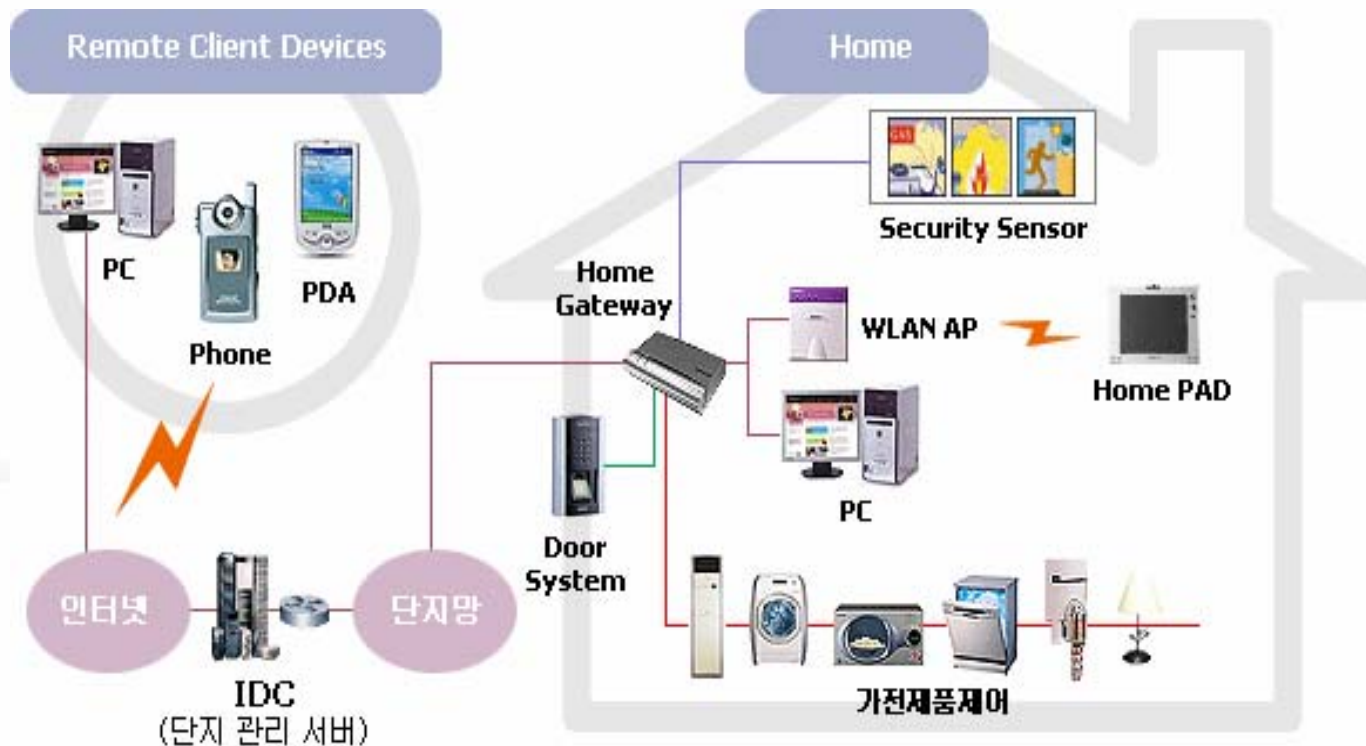

Consumer Expectations

- ✓ *Easy configuration and installation*
- ✓ *Intuitive controls*
- *Security and reliability*

Powerline Technology

System on Chip for Typical Device

Switched-Leg Operation

- Support for switched-leg circuits is essential for any type of home control application
 - 50% of all homes
- Echelon's power line technology can operate on a switched-leg lighting circuit
 - Low-current node operation, high immunity to noise, amplifier for wide impedance variations
 - Fluorescent and incandescent bulbs

LonBridge for OSGi / UPnP Gateway

Consumer Expectations

- ✓ *Easy configuration* and *installation*
- ✓ *Intuitive* controls
- ✓ *Security* and *reliability*
- ✓ Seamless *interoperation* and *integration* into data network

Product Availability

- Samsung HOMEVITA
- Simon
- Secyourit SIENNA
- ISDE
- KyungDong
- DongMoon

So...

size

2006 !

years

?

Thank You