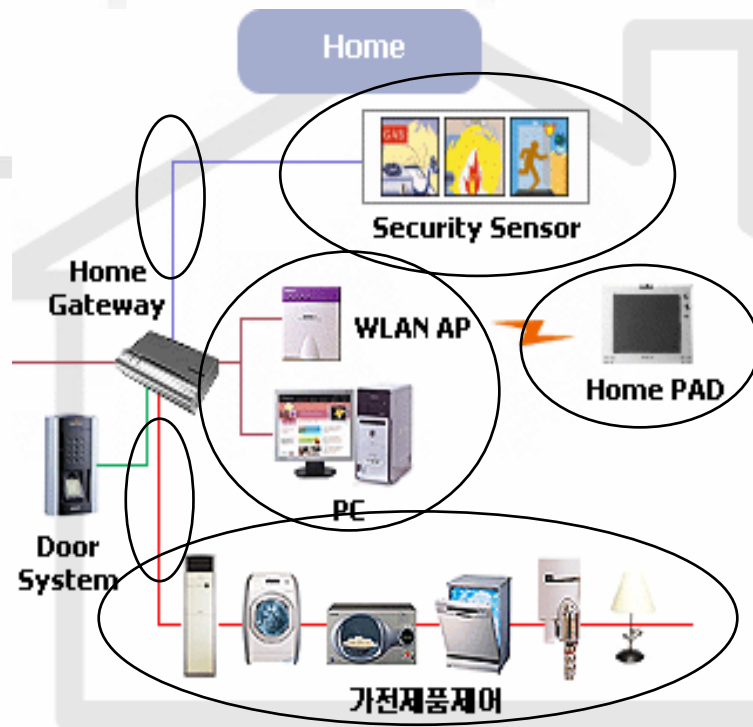

- LONWORKS® is now accepted as an open standard
 - ANSI/CEA 709.1/2, EN14908
- Echelon actively participates in CEN, CEA, ISO
 - Committees/members reveal new opportunities
- Active re-engagement with UPnP
 - Technical and steering committee
- Cost-effective power line solution
 - Power Line Smart Transceivers, switched-leg circuit
- Active involvement with CECED (European appliance manufacturers association)
 - Development of a powerful self-installation methodology
- Adoption by Samsung and Simon has garnered a lot of interest
 - Legitimized LONWORKS technology for use in home automation
- Emergence of market movers in international markets
 - Samsung
 - KyungDong
 - DongMoon

Market Entry Points

Consumer Reasons

- *Useful* system applications
 - Safety
 - Security
 - Energy savings
 - Comfort
 - Entertainment
- *"Show off"* factor

Consumer Expectations

- *Easy configuration* and *installation*
- *Intuitive* controls
- Seamless *interoperation*
- *Security* and *reliability*
- *Integration* into data network

Consumer Expectations

- *Easy configuration and installation*

Interoperable Self-Installation (ISI)

Consumer Expectations

- ✓ *Easy configuration and installation*
- *Intuitive controls*

4HomeMedia UI / Software Architecture

- Intuitive, context-based user-experience for LONWORKS - based consumer devices
- Cross-platform user-interface (Media Center, mobiles, PDA) with real-time, two-way status
- Client-server and network-based architecture
- Extensible, XML-based platform
- Supports most computer OSs and MIPS Linux embedded devices
- OEM/ODM implementation-friendly software