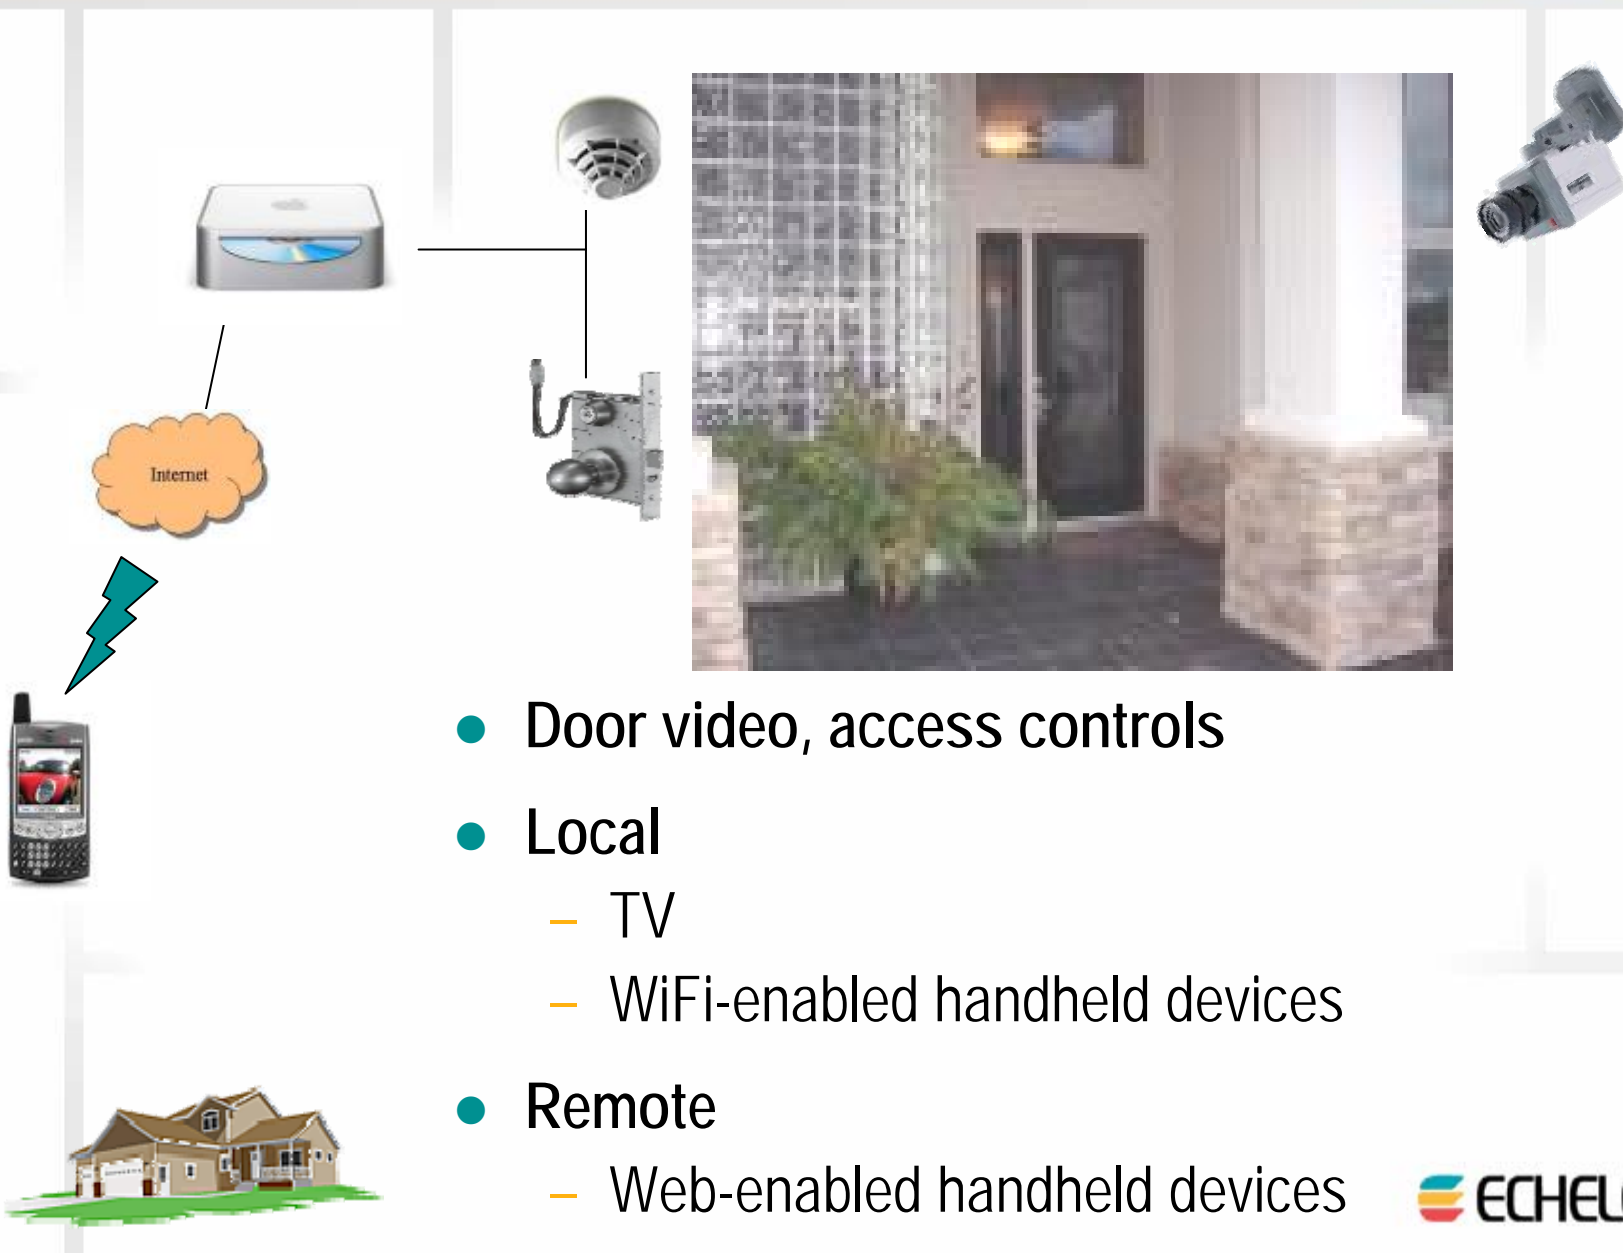

luca@echelon.co.uk

Scenarios for Enabling Consumer Market

Key Customer Experiences

- **Remote Access & Home Security**
 - Remotely opening of door locks
 - Gas detection notification
 - Motion detection

Door Access Control & Security – Example

- Door video, access controls
- Local
 - TV
 - WiFi-enabled handheld devices
- Remote
 - Web-enabled handheld devices

Key Customer Experiences

- **Remote Access & Home Security**
 - Remotely opening of door locks
 - Gas detection notification
 - Motion detection
- **Energy Conservation**
 - Simple method to managing energy usage in a home
 - Thermostat set back, Drying cycles in cloth dryers etc
 - Lighting scene controls

Energy Conservation – Example

- Consumer configurable – Thermostat setback
- White goods cycle management
- Lighting Scenes

Key Customer Experiences

- **Remote Access & Home Security**
 - Remotely opening of door locks
 - Gas detection notification
 - Motion detection
- **Energy Conservation**
 - Simple method to managing energy usage in a home
 - Thermostat set back, Drying cycles in cloth dryers etc
 - Lighting scene controls
- **Entertainment**
 - Audio/Video integration with lights & blinds, etc.