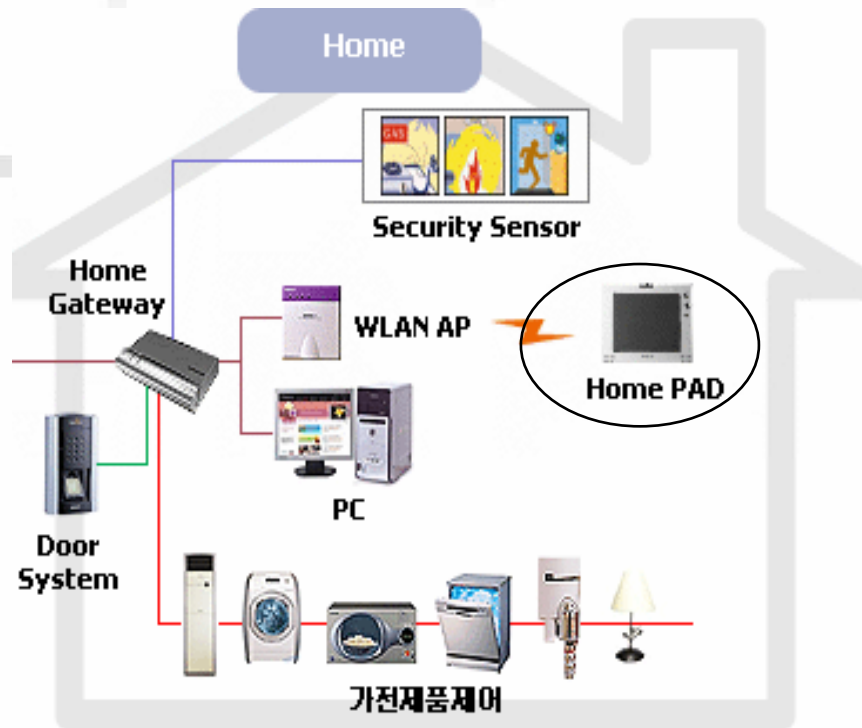

Consumer Expectations

- *Easy configuration and installation*

Interoperable Self-Installation (ISI)

Consumer Expectations

- ✓ *Easy configuration and installation*
- *Intuitive controls*

4HomeMedia UI / Software Architecture

- Intuitive, context-based user-experience for LONWORKS - based consumer devices
- Cross-platform user-interface (Media Center, mobiles, PDA) with real-time, two-way status
- Client-server and network-based architecture
- Extensible, XML-based platform
- Supports most computer OSs and MIPS Linux embedded devices
- OEM/ODM implementation-friendly software

Consumer Expectations

- ✓ *Easy configuration and installation*
- ✓ *Intuitive controls*
- *Security and reliability*

Powerline Technology

System on Chip for Typical Device

Switched-Leg Operation

- Support for switched-leg circuits is essential for any type of home control application
 - 50% of all homes
- Echelon's power line technology can operate on a switched-leg lighting circuit
 - Low-current node operation, high immunity to noise, amplifier for wide impedance variations
 - Fluorescent and incandescent bulbs