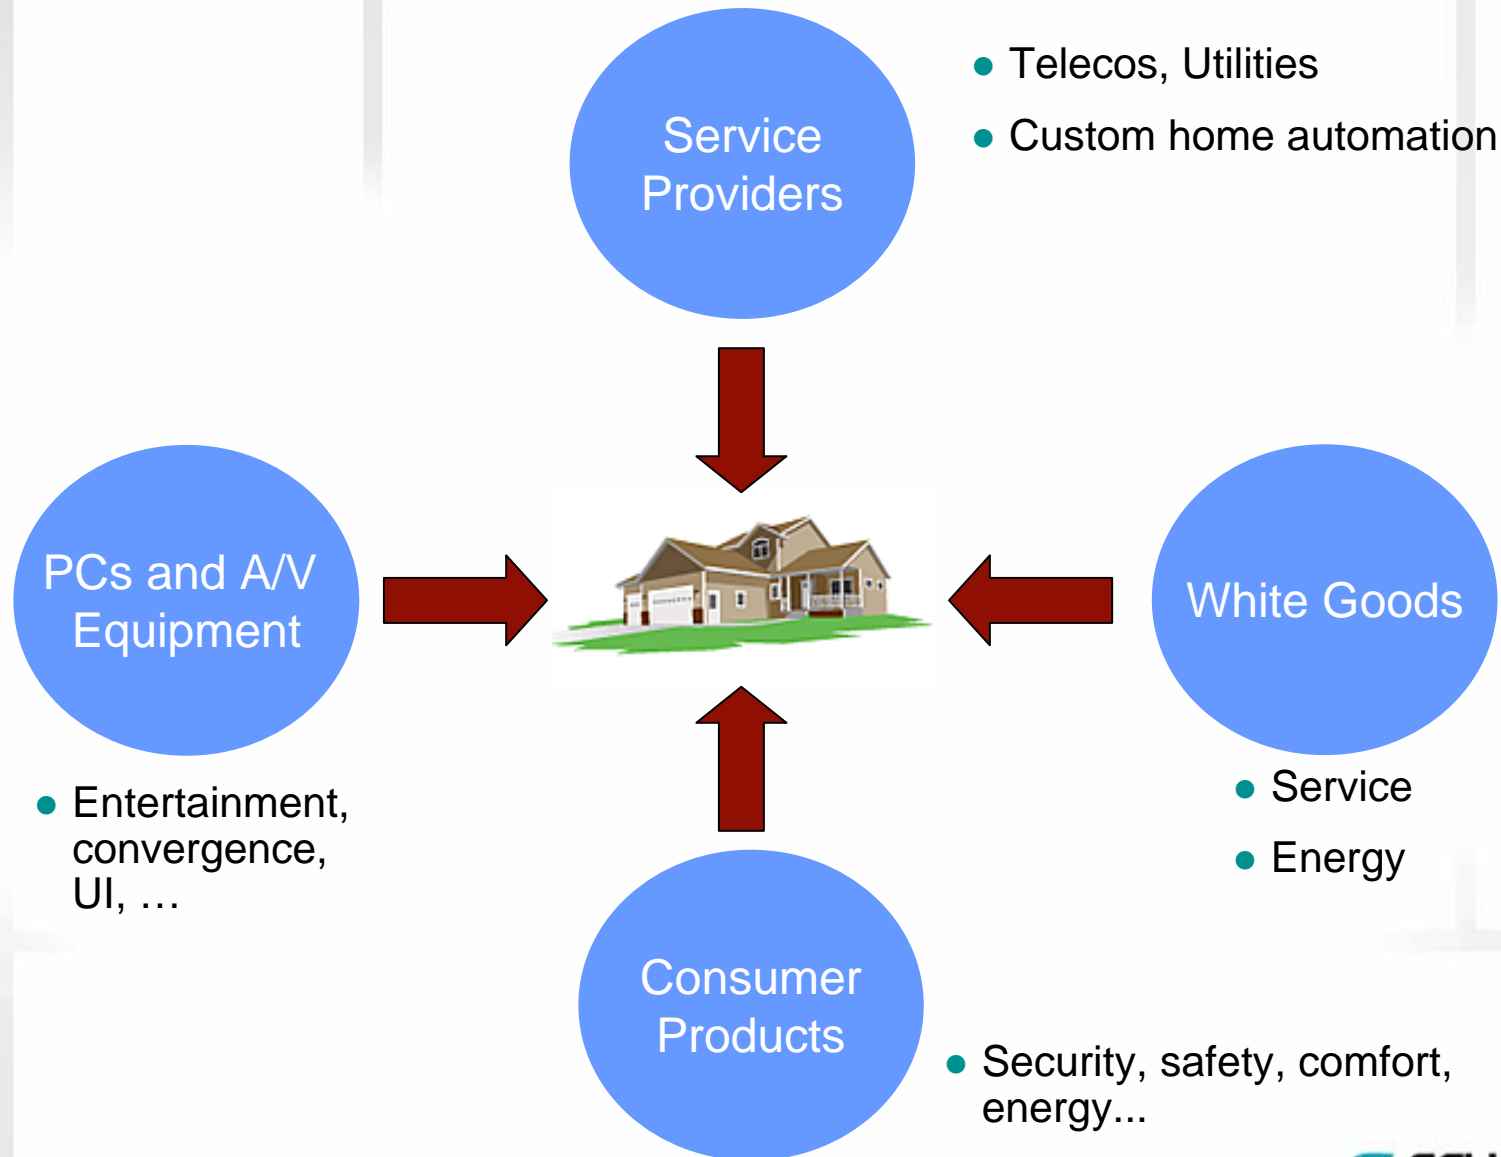

Architectures for LonWorks® Home Automation Systems

Luca Coppadoro

Echelon

Home Automation Market

size

years
TIME

2001
2002
2003
2004
TODAY

New Landscape

- LONWORKS® is now accepted as an open standard
 - ANSI/CEA 709.1/2, EN14908
- Echelon actively participates in CEN, CEA, ISO
 - Committees/members reveal new opportunities
- Active re-engagement with UPnP
 - Technical and steering committee
- Cost-effective power line solution
 - Power Line Smart Transceivers, switched-leg circuit
- Active involvement with CECED (European appliance manufacturers association)
 - Development of a powerful self-installation methodology
- Adoption by Samsung and Simon has garnered a lot of interest
 - Legitimized LONWORKS technology for use in home automation
- Emergence of market movers in international markets
 - Samsung
 - KyungDong
 - DongMoon

Market Entry Points

Consumer Reasons

- *Useful* system applications
 - Safety
 - Security
 - Energy savings
 - Comfort
 - Entertainment
- *"Show off"* factor

Consumer Expectations

- *Easy configuration* and *installation*
- *Intuitive* controls
- Seamless *interoperation*
- *Security* and *reliability*
- *Integration* into data network